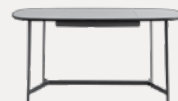

Mondrian, design JM Massaud

Henry, design Emmanuel Gallina

Concorde, design Emmanuel Gallina

Flute, design Roberto Barbieri

Blade, design R&D Poliform

Trevi, design Roberto Barbieri

DESKS

Mathieu, design Emmanuel Gallina