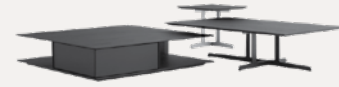

POLIFORM INDOOR COLLECTION

COFFEE TABLES AND POUFS

Mush, design Jean-Marie Massaud  
pp. 18-23, 37-45, 47-49

Koishi, design Jean-Marie Massaud  
pp. 67-75

Westside, design JM Massaud  
pp. 55-65

Creek, design Jean-Marie Massaud