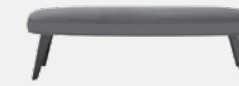

Jane, design Emmanuel Gallina